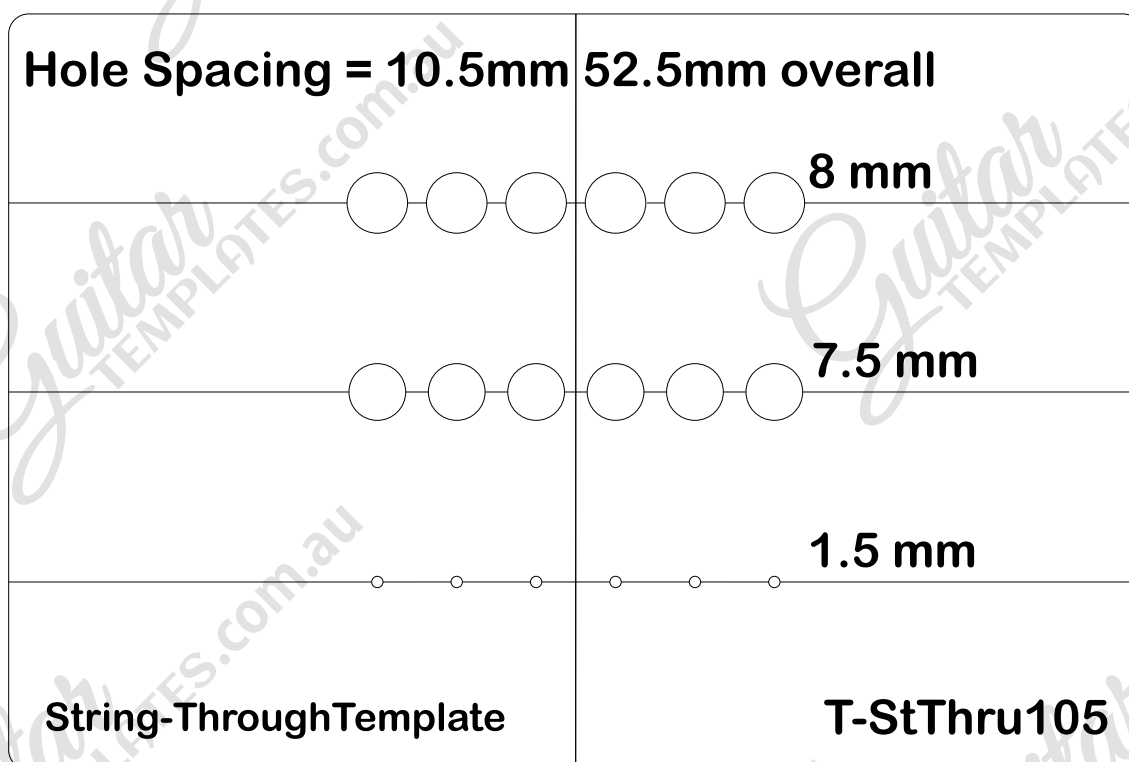

TELE Through Template

10mm Reference Square

A4 Size Print at 100%: Do not scale Print