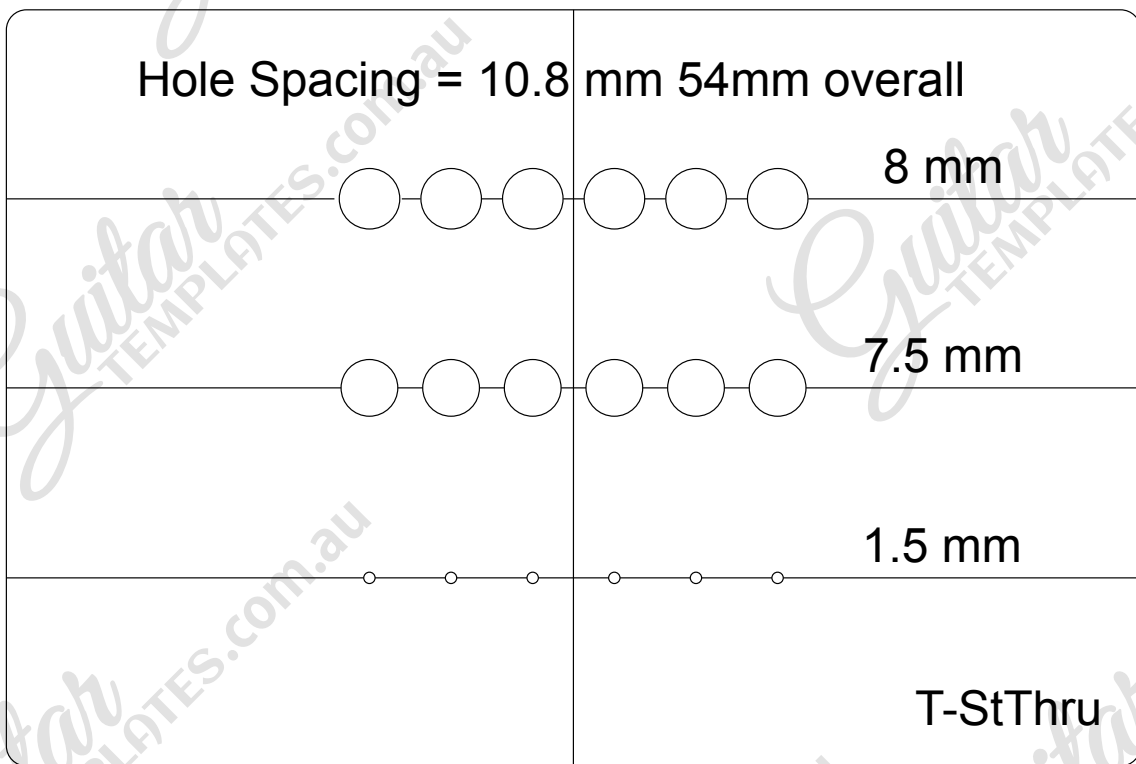

TELE Through Template

10mm Reference Square

A4 Size Print at 100%: Do not scale Print